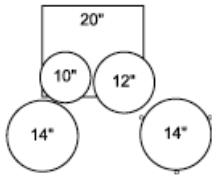

Cabria Series XPK

5pc Kits With Hardware

Stage 20
77590 (Standard Finish) **0**

10" x 8" Tom
12" x 9" Tom
1 " x 1 " Floor Tom
20" x 18" Bass Drum
1 " x 5 1/2" Snare Drum

Roklok twin tom holder
Hardware pa k