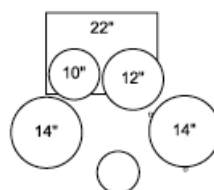

Olympic Series

5pc Kits With Hardware - Ready To Play

Stage 20
6190-S 0

10" x 8" Tom
12" x 9" Tom
1 " x 1 " Floor Tom
20" x 16" Bass Drum
1 " x 5 1/2" Snare Drum
Twin tom holder

Rock 22
6195-S 0

12" x 9" Tom
13" x 10" Tom
16" x 16" Floor Tom
22" x 16" Bass Drum
1 " x 5 1/2" Snare Drum
Twin tom holder

STAGE20/22

Brutto Fr. 1'090.--

ROCK22

Brutto Fr. 1'090.--

Cabria Series PK

5pc Kits With Hardware

Stage 20
77190 0

- 10" x 8" Tom
- 12" x 9" Tom
- 1 " x 1 " Floor Tom
- 20" x 16" Bass Drum
- 1 " x 5 1/2" Snare Drum

*Roklok twin tom holder
Hardware pa k in luding throne*

Stage 22
77192 0

- 10" x 8" Tom
- 12" x 9" Tom
- 1 " x 1 " Floor Tom
- 22" x 16" Bass Drum
- 1 " x 5 1/2" Snare Drum

*Roklok twin tom holder
Hardware pa k in luding throne*

Rock 22
77195 0

- 12" x 9" Tom
- 13" x 10" Tom
- 16" x 16" Floor Tom
- 22" x 16" Bass Drum
- 1 " x 5 1/2" Snare Drum

*Roklok twin tom holder
Hardware pa k in luding throne*

Finishes

Black Wrap

BK

CABRIA APK Series – Features