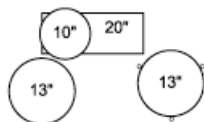

Club Kit
590 0

- 10" x 6" Club Tom
- 13" x 11" Club Floor Tom
- 20" x 8" Club Bass Drum with Mount Plate
- 13" x 5 1/2" Snare Drum

Single tom holder

Not available in DW

Finishes

Dark Walnut Lacquer	DW
Emerald Green Diamond Wrap	EGD
Silver Sparkle Wrap	SSG
White Marine Pearl Wrap	WMP