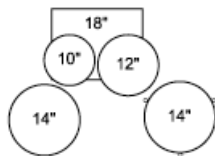

12" x 9" Rack Tom
1 " x 1 " Floor Tom
16" x 16" Floor Tom
22" x 18" Bass Drum
1 " x 5 1/2" Snare Drum

Single tom holder
Hardware pa k

XPK Finishes

Premium Finishes

Arctic White Sparkle	AWS
Magenta Burst Lacquer	MGB
Neon Green Lacquer	NG

JAZZ 18/20 Shell-Set Brutto Fr. 2'650.--

Club Kit Shell-Set Brutto Fr. 2'290.--

Artist Heritage

Shell Packs

Jazz 18
591 0

- 10" x 8" Quick Tom
- 12" x 8" Standard Tom
- 1 " x 1 " Floor Tom
- 18" x 1 " Bass Drum with Mount Plate
- 1 " x 5 1/2" Snare Drum