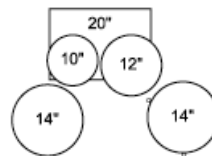

Jazz 20
592 0

- 10" x 8" Quick Tom
- 12" x 8" Standard Tom
- 1 " x 1 " Floor Tom
- 20" x 1 " Bass Drum with Mount Plate
- 1 " x 5 1/2" Snare Drum

Roklok twin tom holder