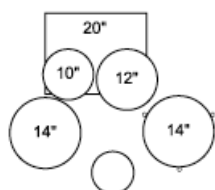

Olympic Series

5pc Kits With Hardware - Ready To Play

Stage 20
6190-S 0

10" x 8" Tom
12" x 9" Tom
1 " x 1 " Floor Tom
20" x 16" Bass Drum
1 " x 5 1/2" Snare Drum
Twin tom holder

Rock 22
6195-S 0

12" x 9" Tom
13" x 10" Tom
16" x 16" Floor Tom
22" x 16" Bass Drum
1 " x 5 1/2" Snare Drum
Twin tom holder

STAGE20/22

Brutto Fr. 1'090.--

ROCK22

Brutto Fr. 1'090.--

Cabria Series PK

5pc Kits With Hardware

Stage 20
77190 0

- 10" x 8" Tom
- 12" x 9" Tom
- 1 " x 1 " Floor Tom
- 20" x 16" Bass Drum
- 1 " x 5 1/2" Snare Drum

*Roklok twin tom holder
Hardware pa k in luding throne*

Stage 22
77192 0

- 10" x 8" Tom
- 12" x 9" Tom
- 1 " x 1 " Floor Tom
- 22" x 16" Bass Drum
- 1 " x 5 1/2" Snare Drum

*Roklok twin tom holder
Hardware pa k in luding throne*

Rock 22
77195 0

- 12" x 9" Tom
- 13" x 10" Tom
- 16" x 16" Floor Tom
- 22" x 16" Bass Drum
- 1 " x 5 1/2" Snare Drum

*Roklok twin tom holder
Hardware pa k in luding throne*

Finishes

Black Wrap

BK

CABRIA APK Series – Features