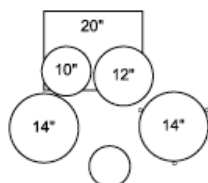

Olympic Series

5pc Kits With Hardware - Ready To Play

Stage 20
6190-S 0

10" x 8" Tom
12" x 9" Tom
1 " x 1 " Floor Tom
20" x 16" Bass Drum
1 " x 5 1/2" Snare Drum
Twin tom holder

Rock 22
6195-S 0

12" x 9" Tom
13" x 10" Tom
16" x 16" Floor Tom
22" x 16" Bass Drum
1 " x 5 1/2" Snare Drum
Twin tom holder

*Roklok twin tom holder
Hardware pa k in luding throne*

Stage 22
77192 0

- 10" x 8" Tom
- 12" x 9" Tom
- 1 " x 1 " Floor Tom
- 22" x 16" Bass Drum
- 1 " x 5 1/2" Snare Drum

*Roklok twin tom holder
Hardware pa k in luding throne*

Rock 22
77195 0

- 12" x 9" Tom
- 13" x 10" Tom
- 16" x 16" Floor Tom
- 22" x 16" Bass Drum
- 1 " x 5 1/2" Snare Drum

*Roklok twin tom holder
Hardware pa k in luding throne*

Finishes

Black Wrap

BK

CABRIA APK Series – Features

Stage 20
77390 0

10" x 8" Tom
12" x 9" Tom
1 " x 1 " Floor Tom
20" x 18" Bass Drum
1 " x 5 1/2" Snare Drum

Roklok twin tom holder
Hardware pa k

Stage 22
77392 0

10" x 8" Tom
12" x 9" Tom
1 " x 1 " Floor Tom
22" x 18" Bass Drum
1 " x 5 1/2" Snare Drum