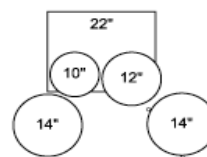

Rock 22
77195 0

- 12" x 9" Tom
- 13" x 10" Tom
- 16" x 16" Floor Tom
- 22" x 16" Bass Drum
- 1 " x 5 1/2" Snare Drum

*Roklok twin tom holder
Hardware pa k in luding throne*

Finishes

Black Wrap

BK

CABRIA APK Series – Features

KOMPLETT-Variante: inkl. ISTANBUL Samatya Cymbals (16" Crash, 20" Ride, 14" Hi-Hat), Sitz und VIC FIRTH-Sticks

STAGE20K/22K

Brutto Fr. 1'990.--

ROCK22K

Brutto Fr. 1'990.--

Cabria Series APK

5pc Kits With Hardware

Stage 20
77390 0

10" x 8" Tom
12" x 9" Tom
1 " x 1 " Floor Tom
20" x 18" Bass Drum
1 " x 5 1/2" Snare Drum

Roklok twin tom holder
Hardware pa k

Stage 22
77392 0

10" x 8" Tom
12" x 9" Tom
1 " x 1 " Floor Tom
22" x 18" Bass Drum
1 " x 5 1/2" Snare Drum