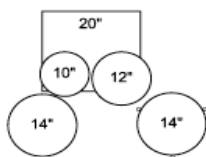

Rock 22
77195 0

- 12" x 9" Tom
- 13" x 10" Tom
- 16" x 16" Floor Tom
- 22" x 16" Bass Drum
- 1 " x 5 1/2" Snare Drum

*Roklok twin tom holder
Hardware pa k in luding throne*

Finishes

Black Wrap

BK

CABRIA APK Series – Features

KOMPLETT-Variante: inkl. ISTANBUL Samatya Cymbals (16" Crash, 20" Ride, 14" Hi-Hat), Sitz und VIC FIRTH-Sticks

STAGE20K/22K

Brutto Fr. 1'990.--

ROCK22K

Brutto Fr. 1'990.--

Cabria Series APK

5pc Kits With Hardware

Stage 20
77390 0

10" x 8" Tom
12" x 9" Tom
1 " x 1 " Floor Tom
20" x 18" Bass Drum
1 " x 5 1/2" Snare Drum

Roklok twin tom holder
Hardware pa k

Stage 22
77392 0

10" x 8" Tom
12" x 9" Tom
1 " x 1 " Floor Tom
22" x 18" Bass Drum
1 " x 5 1/2" Snare Drum