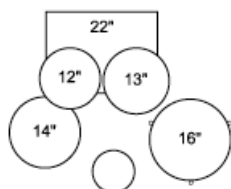

Olympic Series

5pc Kits With Hardware - Ready To Play

Stage 20
6190-S 0

10" x 8" Tom
12" x 9" Tom
1 " x 1 " Floor Tom
20" x 16" Bass Drum
1 " x 5 1/2" Snare Drum
Twin tom holder

Rock 22
6195-S 0

12" x 9" Tom
13" x 10" Tom
16" x 16" Floor Tom
22" x 16" Bass Drum
1 " x 5 1/2" Snare Drum
Twin tom holder

STAGE20/22

Brutto Fr. 1'090.--

ROCK22

Brutto Fr. 1'090.--

Cabria Series PK

5pc Kits With Hardware

Stage 20
77190 0

- 10" x 8" Tom
- 12" x 9" Tom
- 1 " x 1 " Floor Tom
- 20" x 16" Bass Drum
- 1 " x 5 1/2" Snare Drum

*Roklok twin tom holder
Hardware pa k in luding throne*

Stage 22
77192 0

- 10" x 8" Tom
- 12" x 9" Tom
- 1 " x 1 " Floor Tom
- 22" x 16" Bass Drum
- 1 " x 5 1/2" Snare Drum

*Roklok twin tom holder
Hardware pa k in luding throne*

Rock 22
77195 0

- 12" x 9" Tom
- 13" x 10" Tom
- 16" x 16" Floor Tom
- 22" x 16" Bass Drum
- 1 " x 5 1/2" Snare Drum

*Roklok twin tom holder
Hardware pa k in luding throne*

Finishes

Black Wrap

BK

CABRIA APK Series – Features