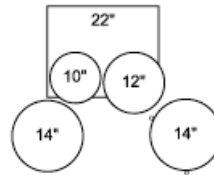

Stage 22
77592 (Premium Finish) **0**
77592 (Standard Finish) **0**

10" x 8" Tom
12" x 9" Tom
1 " x 1 " Floor Tom
22" x 18" Bass Drum
1 " x 5 1/2" Snare Drum

Roklok twin tom holder
Hardware pa k