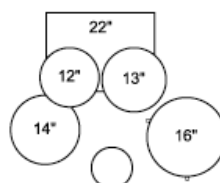

Olympic Series

5pc Kits With Hardware - Ready To Play

Stage 20
6190-S 0

10" x 8" Tom
12" x 9" Tom
1 " x 1 " Floor Tom
20" x 16" Bass Drum
1 " x 5 1/2" Snare Drum
Twin tom holder

Rock 22
6195-S 0

12" x 9" Tom
13" x 10" Tom
16" x 16" Floor Tom
22" x 16" Bass Drum
1 " x 5 1/2" Snare Drum
Twin tom holder

*Roklok twin tom holder
Hardware pa k in luding throne*

Stage 22
77192 0

- 10" x 8" Tom
- 12" x 9" Tom
- 1 " x 1 " Floor Tom
- 22" x 16" Bass Drum
- 1 " x 5 1/2" Snare Drum

*Roklok twin tom holder
Hardware pa k in luding throne*

Rock 22
77195 0

- 12" x 9" Tom
- 13" x 10" Tom
- 16" x 16" Floor Tom
- 22" x 16" Bass Drum
- 1 " x 5 1/2" Snare Drum

*Roklok twin tom holder
Hardware pa k in luding throne*

Finishes

Black Wrap

BK

CABRIA APK Series – Features

Stage 20
77390 0

10" x 8" Tom
12" x 9" Tom
1 " x 1 " Floor Tom
20" x 18" Bass Drum
1 " x 5 1/2" Snare Drum

Roklok twin tom holder
Hardware pa k

Stage 22
77392 0

10" x 8" Tom
12" x 9" Tom
1 " x 1 " Floor Tom
22" x 18" Bass Drum
1 " x 5 1/2" Snare Drum