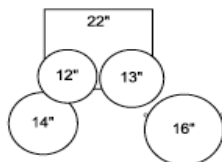

Rock 22
77395 0

12" x 9" Tom
13" x 10" Tom
16" x 16" Floor Tom
22" x 18" Bass Drum
1 " x 5 1/2" Snare Drum

Roklok twin tom holder
Hardware pa k

PK Finishes

Aqua Marine Lacquer	AQ
Black Stain Satin	BKS
Honey Fade Lacquer	HF
Flame Red Lacquer	RL