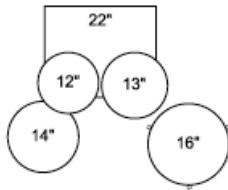

Rock 22
77595 (Standard Finish) **0**

12" x 9" Tom
13" x 10" Tom
16" x 16" Floor Tom
22" x 18" Bass Drum
1 " x 5 1/2" Snare Drum

Roklok twin tom holder
Hardware pa k