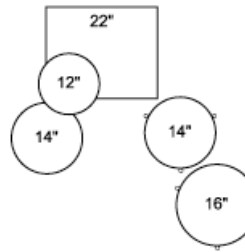

*Roklok twin tom holder
Hardware pa k in luding throne*

Stage 22
77192 0

- 10" x 8" Tom
- 12" x 9" Tom
- 1 " x 1 " Floor Tom
- 22" x 16" Bass Drum
- 1 " x 5 1/2" Snare Drum

*Roklok twin tom holder
Hardware pa k in luding throne*

Rock 22
77195 0

- 12" x 9" Tom
- 13" x 10" Tom
- 16" x 16" Floor Tom
- 22" x 16" Bass Drum
- 1 " x 5 1/2" Snare Drum

*Roklok twin tom holder
Hardware pa k in luding throne*

Finishes

Black Wrap

BK

CABRIA APK Series – Features

Roklok twin tom holder
Hardware pa k

Stage 22
77592 (Premium Finish) **0**
77592 (Standard Finish) **0**

10" x 8" Tom
12" x 9" Tom
1 " x 1 " Floor Tom
22" x 18" Bass Drum
1 " x 5 1/2" Snare Drum

Roklok twin tom holder
Hardware pa k

Rock 22
77595 (Standard Finish) **0**

12" x 9" Tom
13" x 10" Tom
16" x 16" Floor Tom
22" x 18" Bass Drum
1 " x 5 1/2" Snare Drum

Roklok twin tom holder
Hardware pa k

Heavy Rock 22
77597 (Premium Finish) **0**
77597 (Standard Finish) **0**